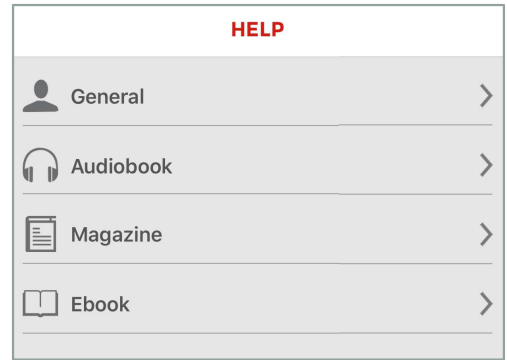

# Help

Log in to accounts—your content formats will display in categories and in the menu—then check out and enjoy!

**NOTE:** RBdigital organizes your personal checkouts, and personalized history with your library collection.

Help is offered in multiple ways.

In App with FAQs.

Phone support.

Email and Support Ticket.

1

2

RBdigital is a service made available through your local library for personal use on your mobile device apps and desktop-laptop computers.